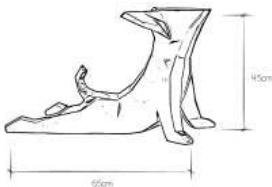

Pattern

FE8.01

Polymer Resin

Indoor and Outdoor use

Waterproof

Made of recyclable products

Endure exposure to extreme weather conditions

Anti UV treated

65W x 35L x 45H cm