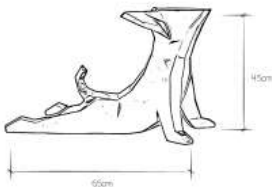

FE8.03 Rose Gold