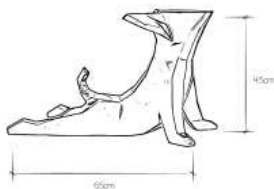

65W x 35L x 45H cm

Pattern

FE8.02

Polymer Resin

Indoor and Outdoor use

Waterproof

Made of recyclable products

Endure exposure to extreme weather conditions