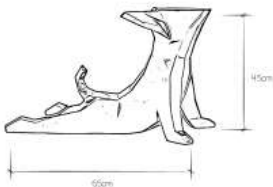

Pattern

FE8.04

Polymer Resin
Indoor and Outdoor use
Waterproof
Made of recyclable products
Endure exposure to extreme weather conditions
Anti UV treated
65W x 35L x 45H cm