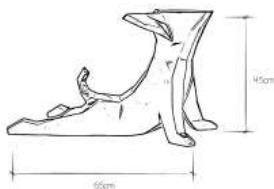

FE8.04 Black