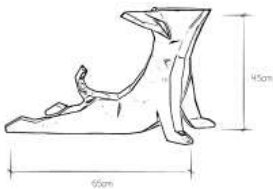

Pattern

FE8.03

Polymer Resin
Indoor and Outdoor use
Waterproof
Made of recyclable products
Endure exposure to extreme weather conditions
Anti UV treated
65W x 35L x 45H cm