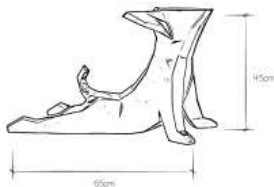

FE8.01 Silver